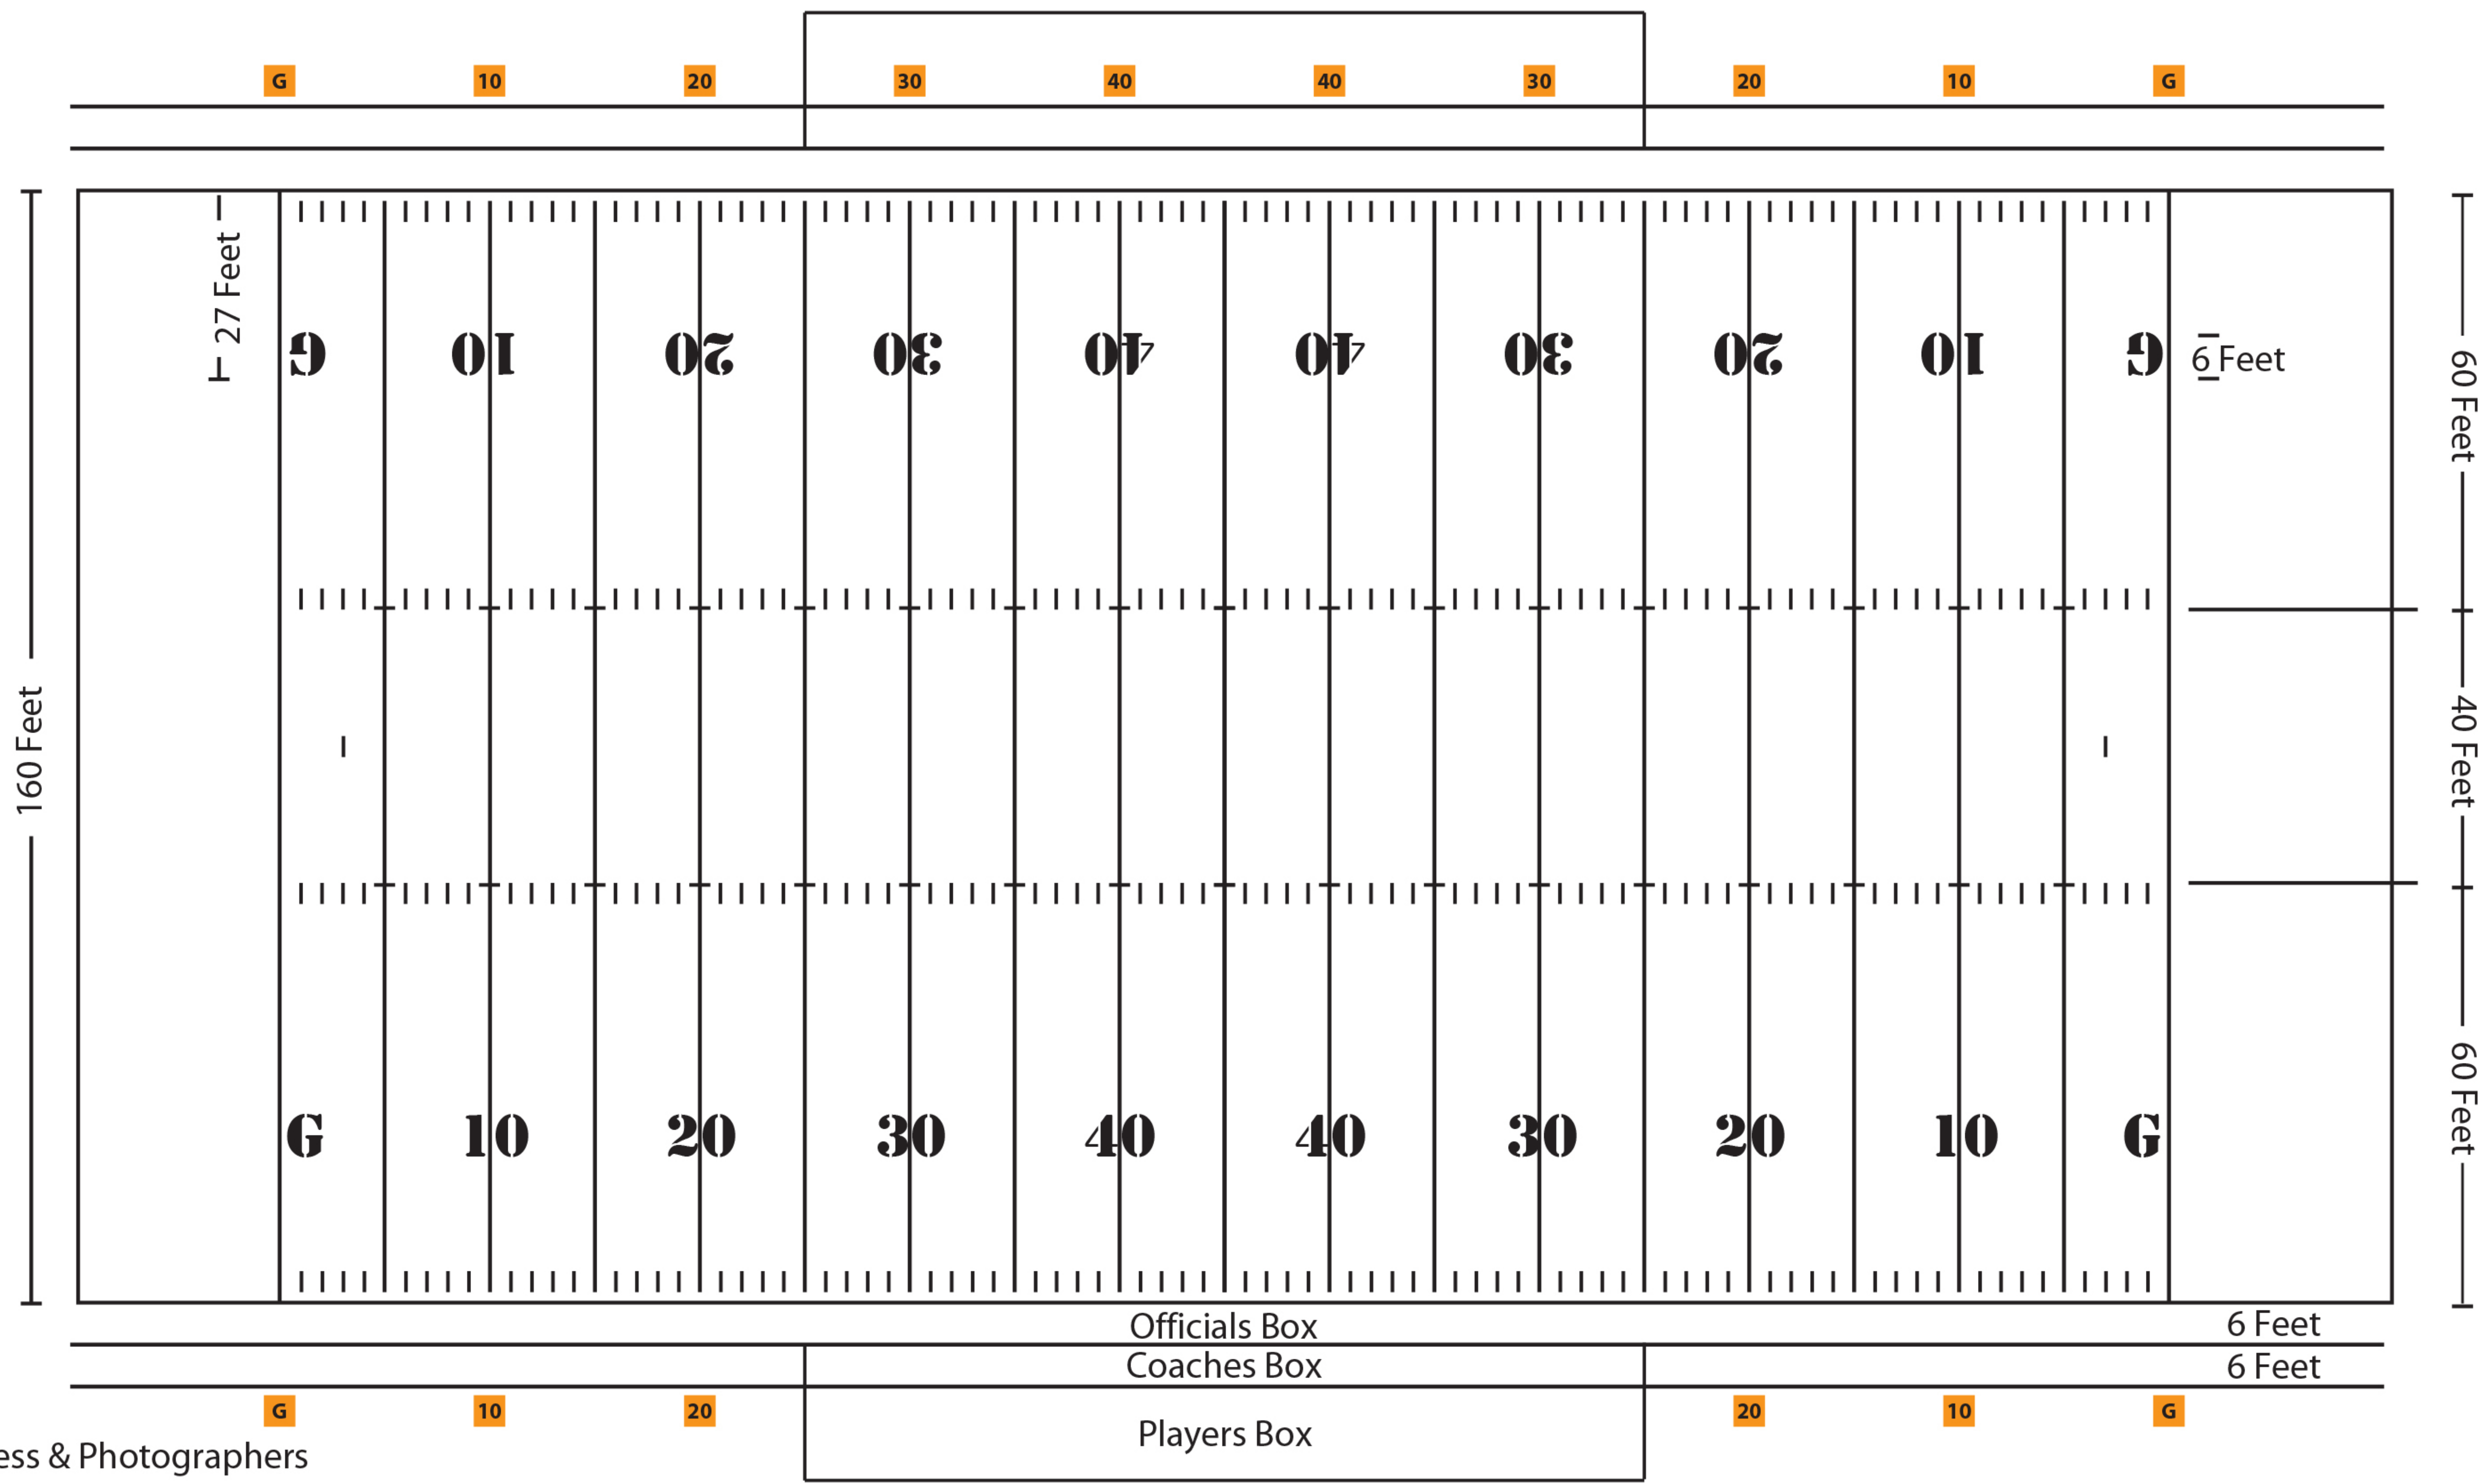

Respect Barrier 30 Feet

Official Field Markings

Respect Barrier 30 Feet

90 Yard Markings for Rugby Fields