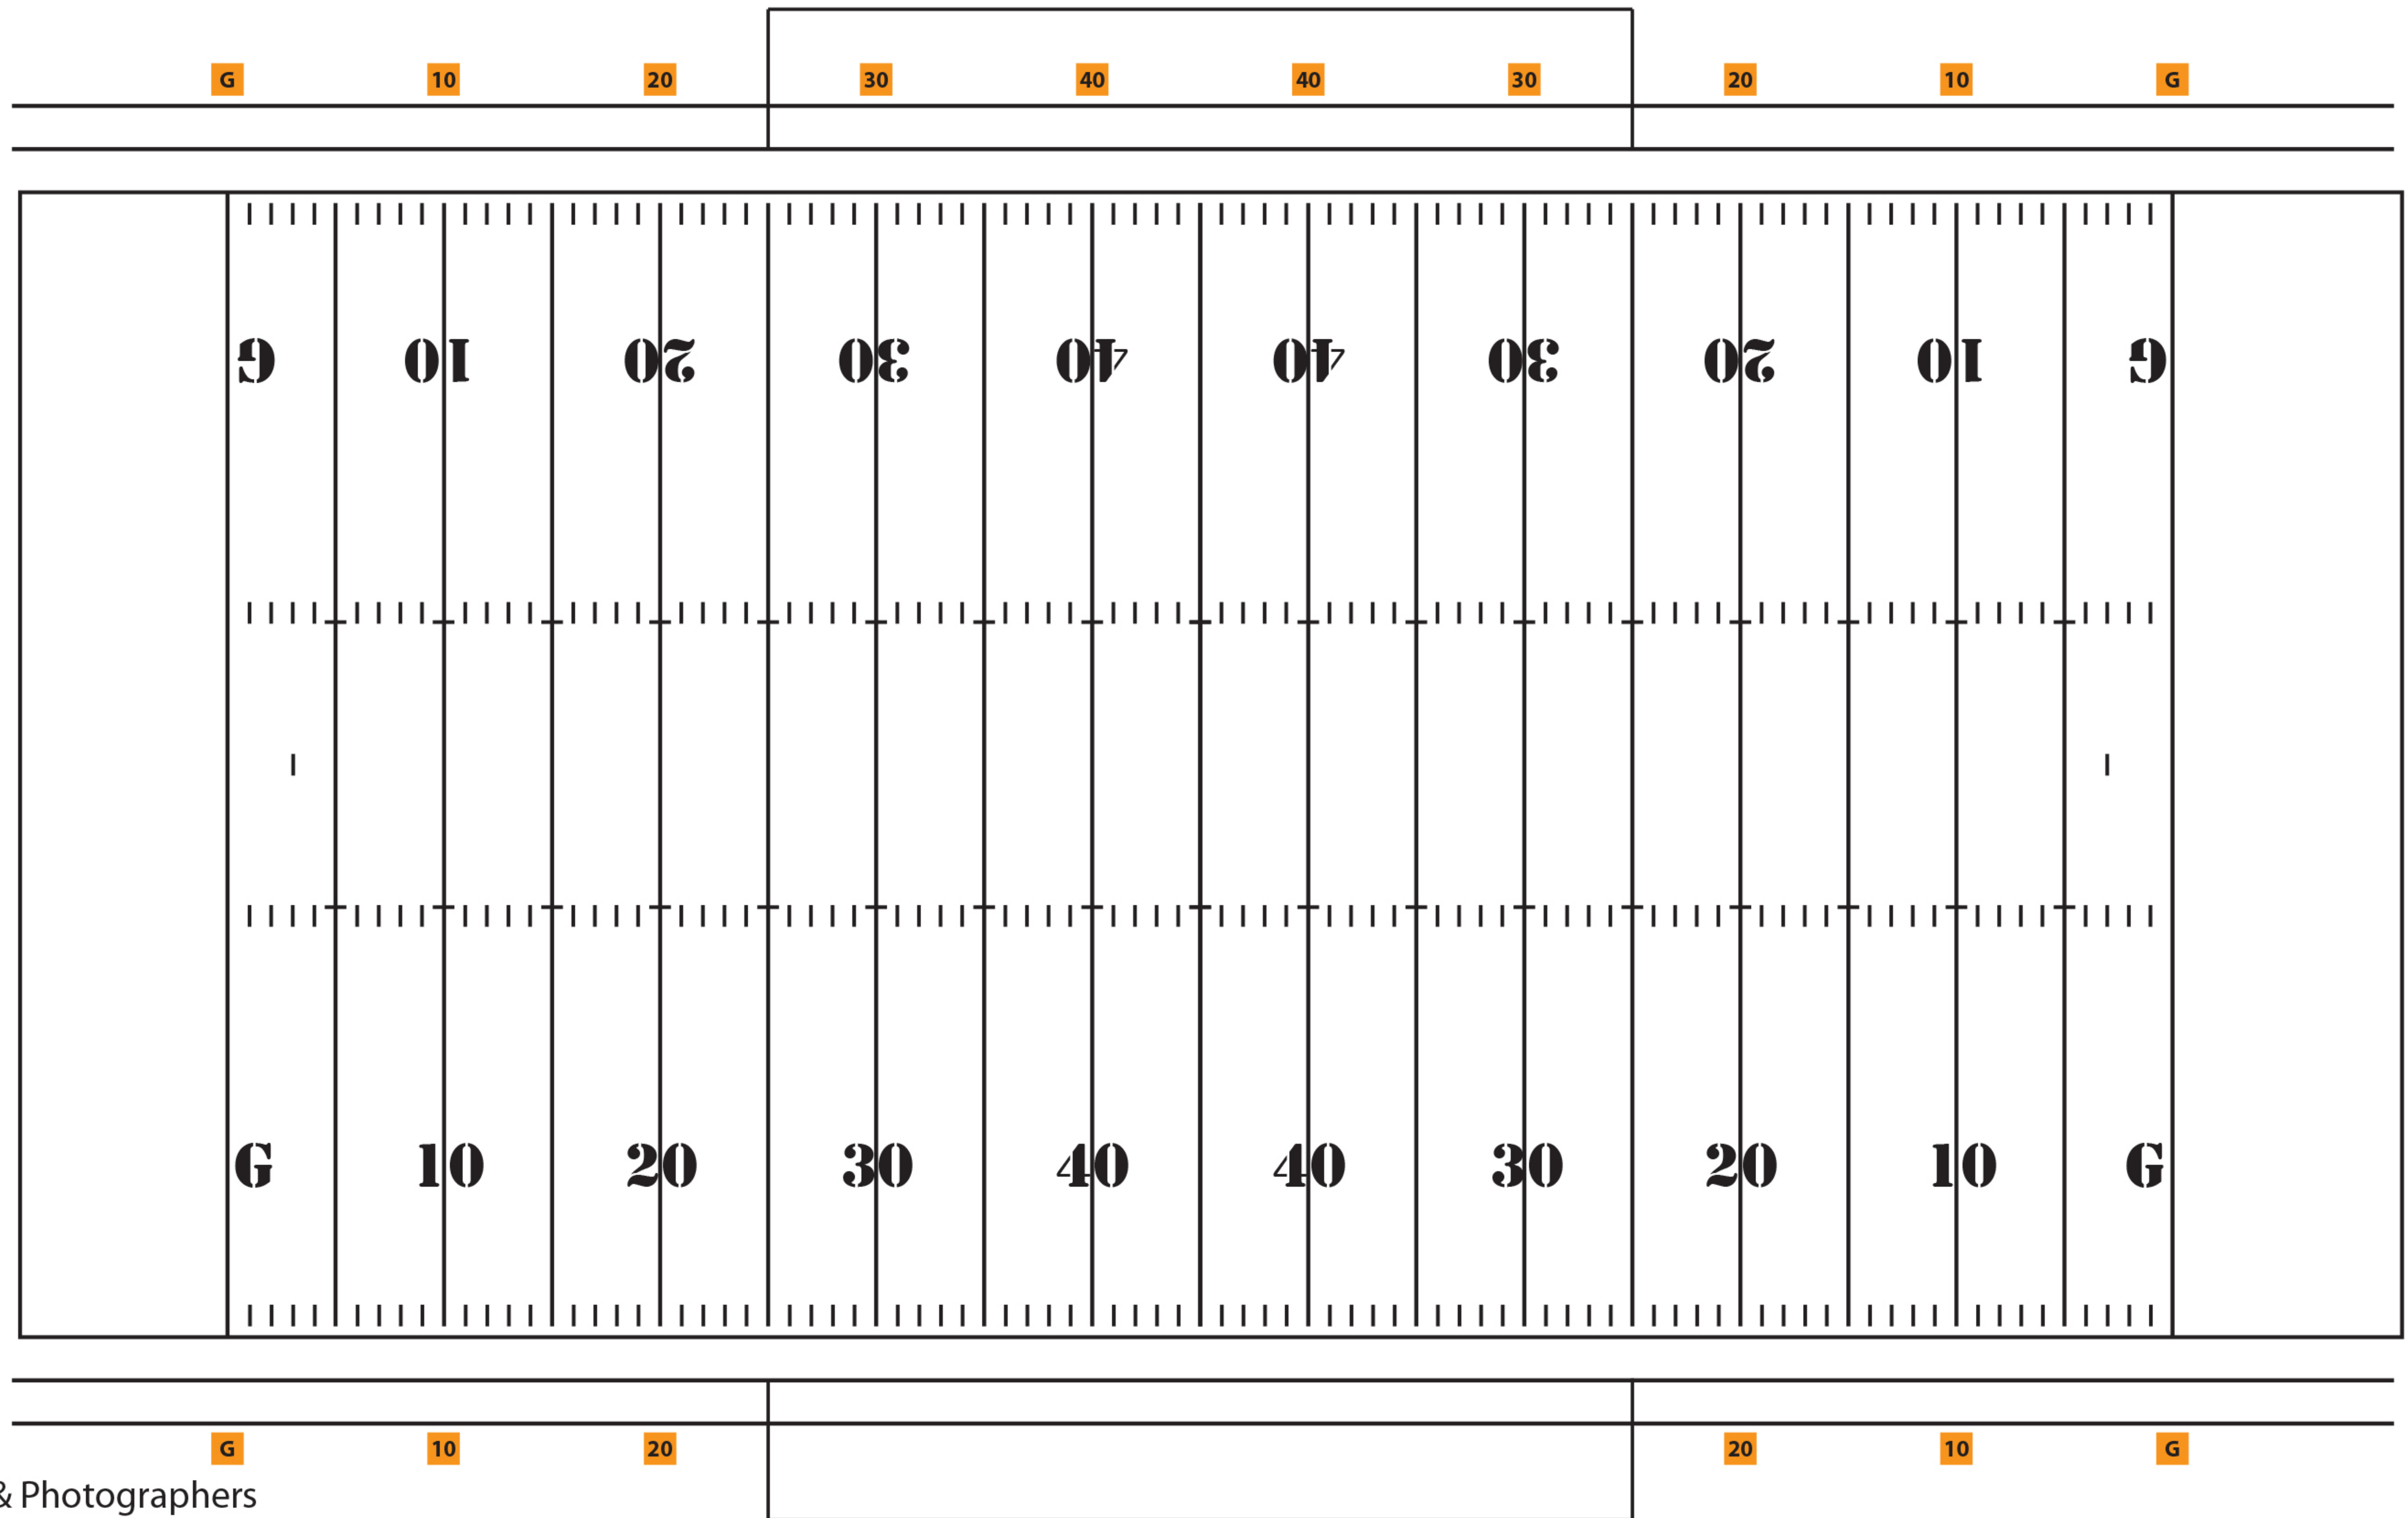

Respect Barrier 30 Feet

Official Field Markings

Respect Barrier 30 Feet

90 Yard Markings for Rugby Fields